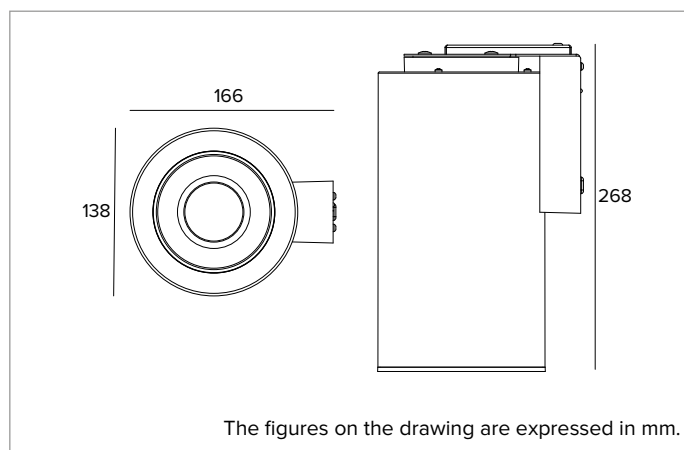

1T9743DA | CTEVO TUBE 140 Wall LED wall mounted fixture with direct light emission

	4000K	H(m)	D(m)	Emax(lx)
	Ra90		75°	
Fixture Power	13W	1	1.52	779
Source Flux	1836lm	2	3.04	195
Fixture Flux	995lm	3	4.57	87
Efficacy	76lm/W	4	6.09	49
TS1540	Imax=424cd/klm	Imax	779cd	5
			7.61	31

CCT nominal: 4000K

Lifetime (L80/B10): >50000h tq +25°C

ILLUMINOTECHNICAL CHARACTERISTICS

Decorative cut-off ring in thermoplastic material. Optic composed of a thermoplastic reflector with metallic gray finish, tempered sandblasted front glass, internal recuperator in highly reflective white thermoplastic.